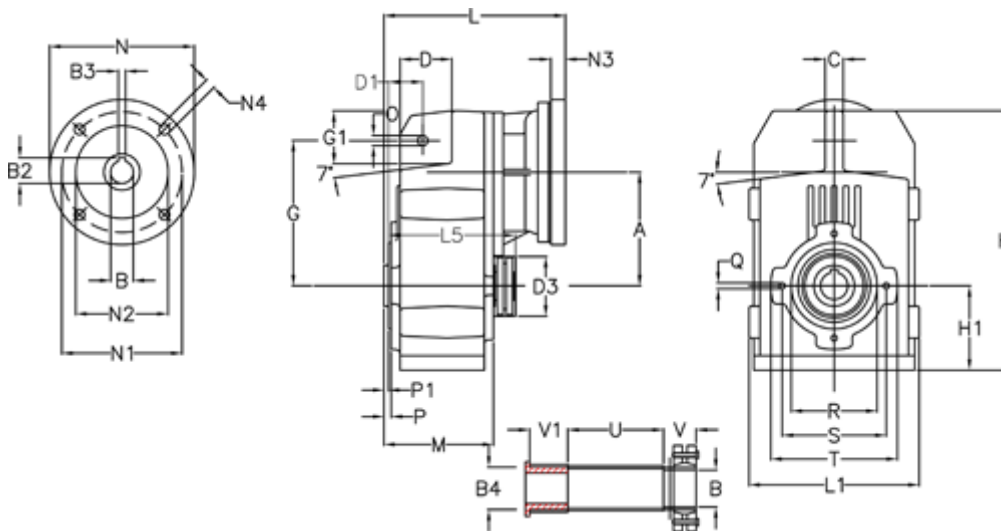

Article number: 29560211308225

Description: Shaft mounted gear
A253QF30-113-P71B5

Measures

A = 128.75	D1 = 43.5	I5 = 197.5	P1 = 3.5	V = 41
B = 30	d3 = 83	M = 135.5	Q = M10x14	V1 = 48
B1 = 14	G = 162	N = 160	R = 110	
B2 = 16.3	G1 = 58.0	N1 = 130	S = 130	
B3 = 5	H = 290.5	N2 = 110	T = 150	
B4 = 30	H1 = 93.5	N4 = M8x16	Tightening torque Nm adapter bushing = 6.0	
C = 20	L = 213.0	O = 13	Tightening torque Nm shrink disc = 7.0	
D = 57.0	L1 = 188	P = 6.0	U = 120.5	